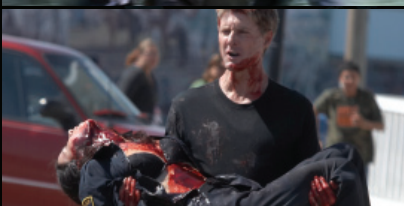

Ep 208 Bloodletting Part 2

When evidence of Bob's plot against her is destroyed, Tara knows she has many powerful enemies in Rabbit Fall. Can she trust her supernatural gifts to save her as the battle between the present and the past escalates in this explosive season finale.

2710 Millar Avenue
Saskatoon, SK
CANADA S7K 4J4
T: (306) 244 8691 | F: (306) 933 3183
www.angelentertainment.ca

www.rabbitfall.com